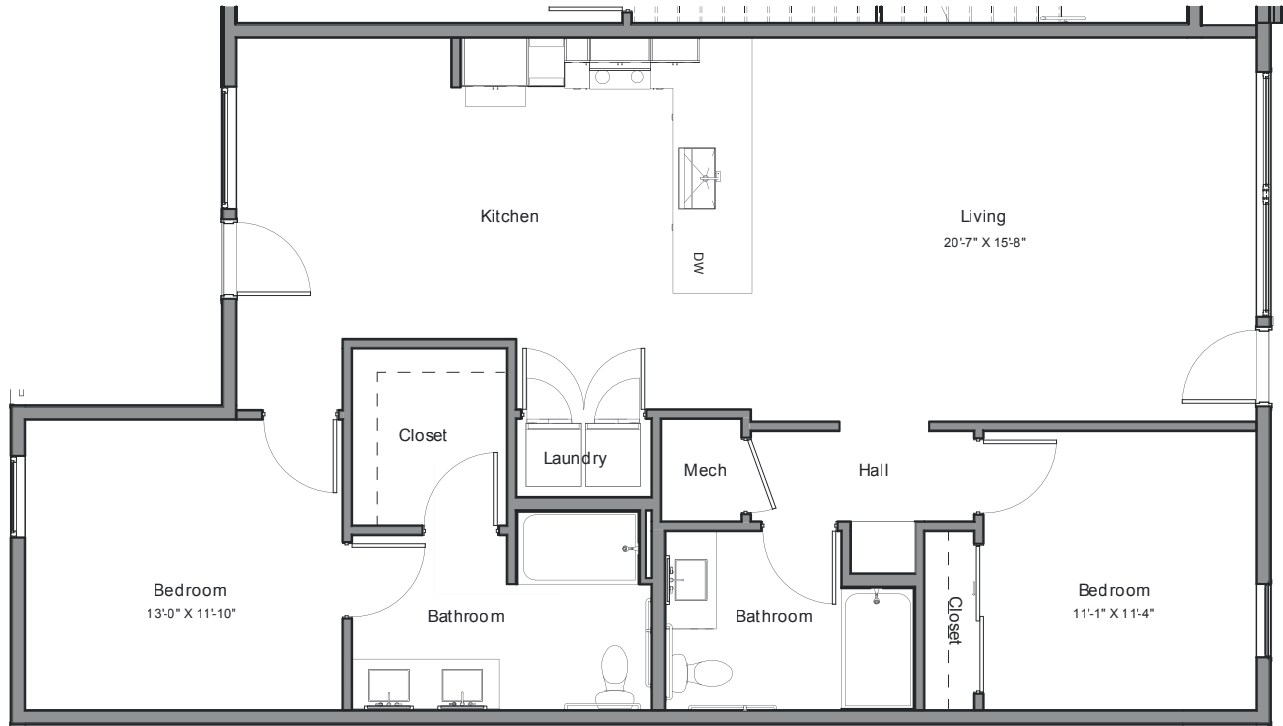

LIBERTY CREEK
VILLAGE

TWO BEDROOM - B3A

2 BED / 2 BATH / 1,337 SQ. FT.

RENT: \$ _____

Notes _____