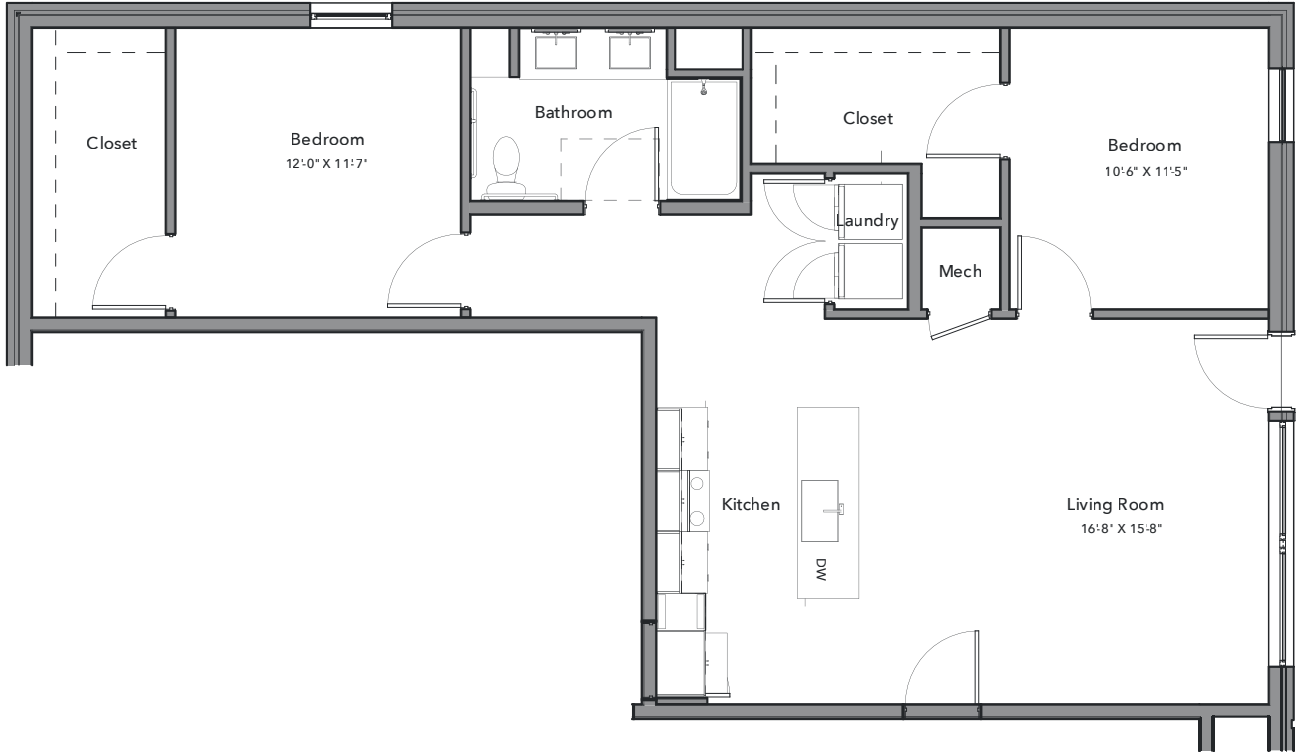

LIBERTY CREEK
VILLAGE

TWO BEDROOM - B1A

2 BED / 1 BATH / 1,073 SQ. FT.

RENT: \$ _____

Notes _____

405.604.3377

6929 S. SOONER RD. OKLAHOMA CITY OK 73135

INFO@LIBERTYCREEKVILLAGE.COM